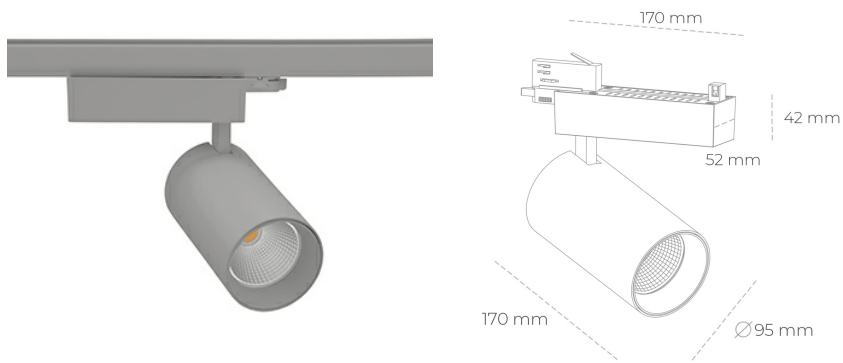

## SPOTLIGHT SNIPER N 850 23W 45° GREY | ON/OFF

Article number: N015-K0001-RF850-H7-N45-ZA02\_600-S4-###

LED	COB
Light colour	5000 [K]
CRI	80
Led chip flux	3475 [lm]
Luminous flux	2780 [lm]
System power	23 [W]
Luminaire Efficiency	121 [lm/W]
Beam angle	45°
Controller	ON/OFF
MacAdam	3 SDCM

### Spotlight LED

Track mounted LED spotlight. Aluminium housing. Ceiling base installation possible. Available in white, black and grey. Any RAL palette colour available on enquiry. Reflector beams available: 15° 30° and 45°. Maximum power is 30W

### LUMINAIRE

Weight	1,33 [kg]
Protection rating IP , IK , class	IP 20, IK 3,
Luminaire colour	GREY
Cover	Glass
Operating voltage	220-240V 50-60Hz

Note: All data are typical values. Tolerance of measurements +/-10% System features may change with product improvements due to technical advances.