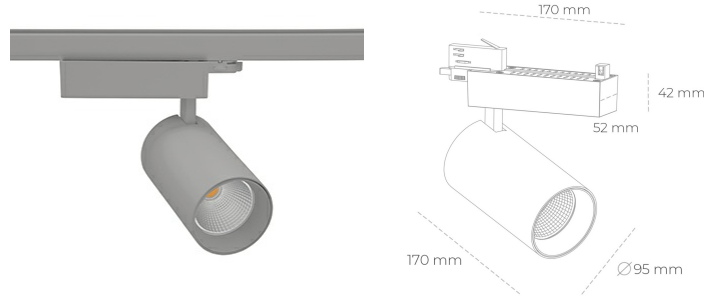

# SPOTLIGHT SNIPER N 850 21W 45° GREY | ON/OFF

Article number: N015-K0001-RF850-H7-N45-ZA02\_550-S4-###

LED	COB
Light colour	5000 [K]
CRI	80
Led chip flux	3185 [lm]
Luminous flux	2548 [lm]
System power	21 [W]
Luminaire Efficiency	121 [lm/W]
Beam angle	45°
Controller	ON/OFF
MacAdam	3 SDCM

### Spotlight LED

Track mounted LED spotlight. Aluminium housing. Ceiling base installation possible. Available in white, black and grey. Any RAL palette colour available on enquiry. Reflector beams available: 15° 30° and 45° . Maximum power is 30W

### LUMINAIRE

Weight	1.33 [kg]
Protection rating IP , IK , class	IP 20, IK 3,
Luminaire colour	GREY
Cover	Glass
Operating voltage	220-240V 50-60Hz

Note: All data are typical values. Tolerance of measurements +/-10%  
System features may change with product improvements due to technical advances.