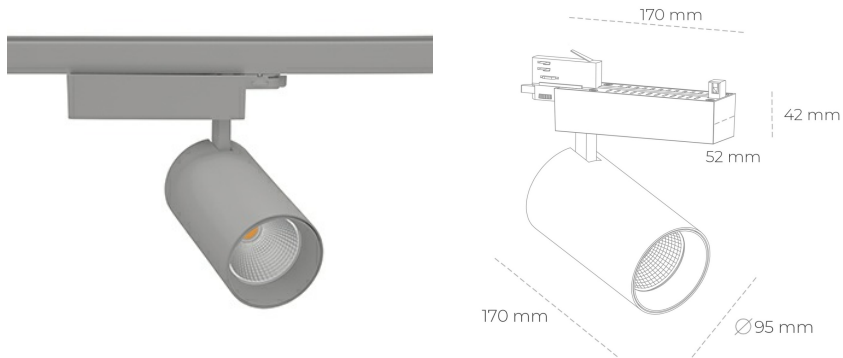

SPOTLIGHT SNIPER N 850 14W 45° GREY | ON/OFF

Article number: N015-K0001-RF850-H7-N45-ZA01_350-S4-###

LED	COB
Light colour	5000 [K]
CRI	80
Led chip flux	2027 [lm]
Luminous flux	1621 [lm]
System power	14 [W]
Luminaire Efficiency	116 [lm/W]
Beam angle	45°
Controller	ON/OFF
MacAdam	3 SDCM

Spotlight LED

Track mounted LED spotlight. Aluminium housing. Ceiling base installation possible. Available in white, black and grey. Any RAL palette colour available on enquiry. Reflector beams available: 15° 30° and 45°. Maximum power is 30W

LUMINAIRE

Weight	1,33 [kg]
Protection rating IP , IK , class	IP 20, IK 3,
Luminaire colour	GREY
Cover	Glass
Operating voltage	220-240V 50-60Hz

Note: All data are typical values. Tolerance of measurements +/-10% System features may change with product improvements due to technical advances.