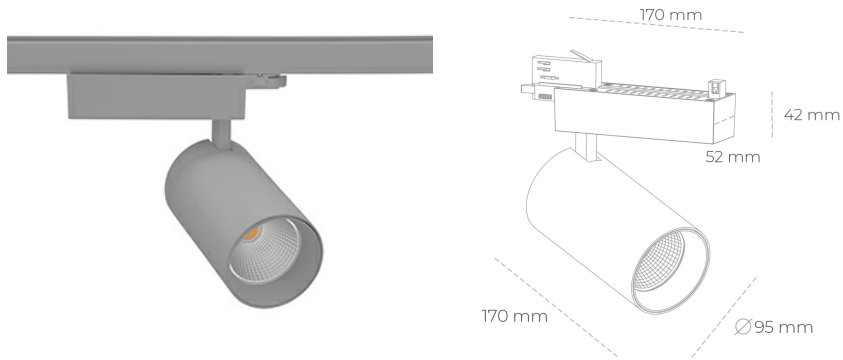

## SPOTLIGHT SNIPER N 850 10W 45° GREY | ON/OFF

Article number: N015-K0001-RF850-H7-N45-ZA01\_250-S4-###

LED	COB
Light colour	5000 [K]
CRI	80
Led chip flux	1447 [lm]
Luminous flux	1157 [lm]
System power	10 [W]
Luminaire Efficiency	116 [lm/W]
Beam angle	45°
Controller	ON/OFF
MacAdam	3 SDCM

### Spotlight LED

Track mounted LED spotlight. Aluminium housing. Ceiling base installation possible. Available in white, black and grey. Any RAL palette colour available on enquiry. Reflector beams available: 15° 30° and 45°. Maximum power is 30W

### LUMINAIRE

Weight	1,33 [kg]
Protection rating IP , IK , class	IP 20, IK 3,
Luminaire colour	GREY
Cover	Glass
Operating voltage	220-240V 50-60Hz

Note: All data are typical values. Tolerance of measurements +/-10% System features may change with product improvements due to technical advances.