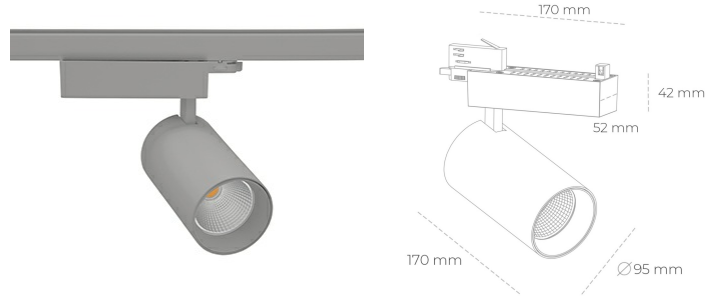

# SPOTLIGHT SNIPER N 850 14W 30° GREY | ON/OFF

Article number: N015-K0001-RF850-H7-N30-ZA01\_350-S4-###

LED	COB
Light colour	5000 [K]
CRI	80
Led chip flux	2027 [lm]
Luminous flux	1621 [lm]
System power	14 [W]
Luminaire Efficiency	116 [lm/W]
Beam angle	30°
Controller	ON/OFF
MacAdam	3 SDCM

## Spotlight LED

Track mounted LED spotlight. Aluminium housing. Ceiling base installation possible. Available in white, black and grey. Any RAL palette colour available on enquiry. Reflector beams available: 15° 30° and 45° . Maximum power is 30W

## LUMINAIRE

Weight	1.33 [kg]
Protection rating IP , IK , class	IP 20, IK 3,
Luminaire colour	GREY
Cover	Glass
Operating voltage	220-240V 50-60Hz

Note: All data are typical values. Tolerance of measurements +/-10%  
System features may change with product improvements due to technical advances.