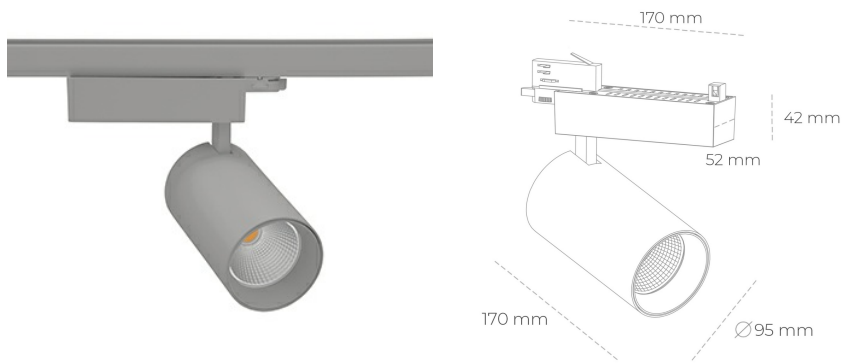

SPOTLIGHT SNIPER N 850 10W 30° GREY | ON/OFF

Article number: N015-K0001-RF850-H7-N30-ZA01_250-S4-###

LED	COB
Light colour	5000 [K]
CRI	80
Led chip flux	1447 [lm]
Luminous flux	1157 [lm]
System power	10 [W]
Luminaire Efficiency	116 [lm/W]
Beam angle	30°
Controller	ON/OFF
MacAdam	3 SDCM

Spotlight LED

Track mounted LED spotlight. Aluminium housing. Ceiling base installation possible. Available in white, black and grey. Any RAL palette colour available on enquiry. Reflector beams available: 15° 30° and 45° . Maximum power is 30W

LUMINAIRE

Weight	1,33 [kg]
Protection rating IP , IK , class	IP 20, IK 3,
Luminaire colour	GREY
Cover	Glass
Operating voltage	220-240V 50-60Hz

Note: All data are typical values. Tolerance of measurements +/-10% System features may change with product improvements due to technical advances.