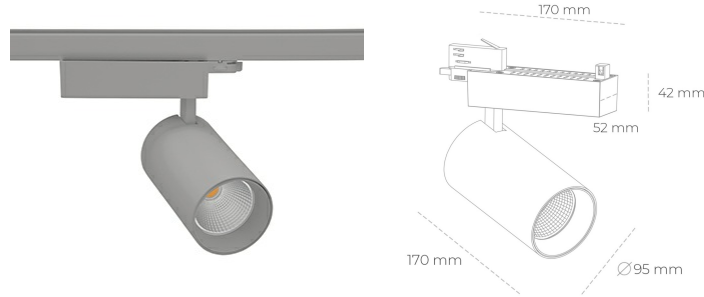

# SPOTLIGHT SNIPER N 850 10W 15° GREY | ON/OFF

Article number: N015-K0001-RF850-H7-N15-ZA01\_250-S4-###

LED	COB
Light colour	5000 [K]
CRI	80
Led chip flux	1447 [lm]
Luminous flux	1157 [lm]
System power	10 [W]
Luminaire Efficiency	116 [lm/W]
Beam angle	15°
Controller	ON/OFF
MacAdam	3 SDCM

### Spotlight LED

Track mounted LED spotlight. Aluminium housing. Ceiling base installation possible. Available in white, black and grey. Any RAL palette colour available on enquiry. Reflector beams available: 15° 30° and 45° . Maximum power is 30W

### LUMINAIRE

Weight	1.33 [kg]
Protection rating IP , IK , class	IP 20, IK 3,
Luminaire colour	GREY
Cover	Glass
Operating voltage	220-240V 50-60Hz

Note: All data are typical values. Tolerance of measurements +/-10%  
System features may change with product improvements due to technical advances.