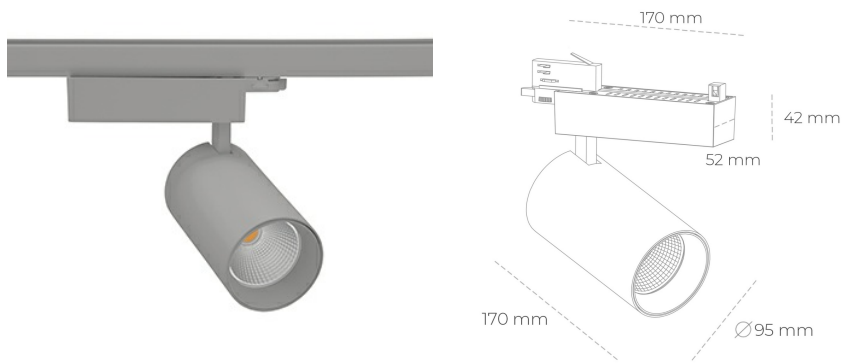

## SPOTLIGHT SNIPER N 840 27W 45° GREY | ON/OFF

Article number: N015-K0001-RF840-H7-N45-ZA02\_700-S4-###

LED	COB
Light colour	4000 [K]
CRI	80
Led chip flux	3974 [lm]
Luminous flux	3179 [lm]
System power	27 [W]
Luminaire Efficiency	118 [lm/W]
Beam angle	45°
Controller	ON/OFF
MacAdam	3 SDCM

### Spotlight LED

Track mounted LED spotlight. Aluminium housing. Ceiling base installation possible. Available in white, black and grey. Any RAL palette colour available on enquiry. Reflector beams available: 15° 30° and 45°. Maximum power is 30W

### LUMINAIRE

Weight	1,33 [kg]
Protection rating IP , IK , class	IP 20, IK 3,
Luminaire colour	GREY
Cover	Glass
Operating voltage	220-240V 50-60Hz

Note: All data are typical values. Tolerance of measurements +/-10% System features may change with product improvements due to technical advances.