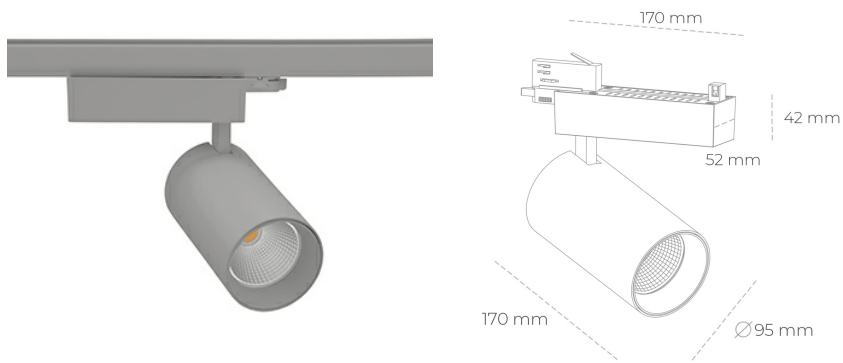

SPOTLIGHT SNIPER N 840 21W 45° GREY | ON/OFF

Article number: N015-K0001-RF840-H7-N45-ZA02_550-S4-###

LED	COB
Light colour	4000 [K]
CRI	80
Led chip flux	3122 [lm]
Luminous flux	2497 [lm]
System power	21 [W]
Luminaire Efficiency	119 [lm/W]
Beam angle	45°
Controller	ON/OFF
MacAdam	3 SDCM

Spotlight LED

Track mounted LED spotlight. Aluminium housing. Ceiling base installation possible. Available in white, black and grey. Any RAL palette colour available on enquiry. Reflector beams available: 15° 30° and 45°. Maximum power is 30W

LUMINAIRE

Weight	1,33 [kg]
Protection rating IP , IK , class	IP 20, IK 3,
Luminaire colour	GREY
Cover	Glass
Operating voltage	220-240V 50-60Hz

Note: All data are typical values. Tolerance of measurements +/-10% System features may change with product improvements due to technical advances.