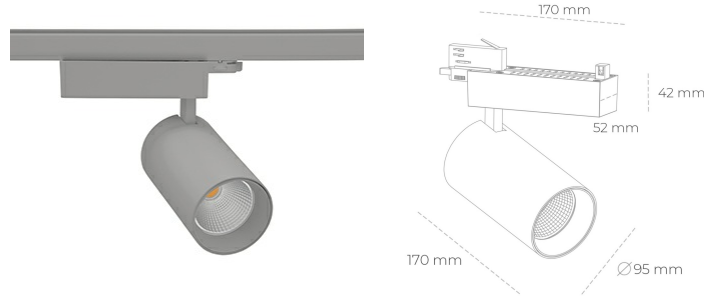

SPOTLIGHT SNIPER N 840 19W 30° GREY | ON/OFF

Article number: N015-K0001-RF840-H7-N30-ZA01_500-S4-###

LED	COB
Light colour	4000 [K]
CRI	80
Led chip flux	2839 [lm]
Luminous flux	2271 [lm]
System power	19 [W]
Luminaire Efficiency	120 [lm/W]
Beam angle	30°
Controller	ON/OFF
MacAdam	3 SDCM

Spotlight LED

Track mounted LED spotlight. Aluminium housing. Ceiling base installation possible. Available in white, black and grey. Any RAL palette colour available on enquiry. Reflector beams available: 15° 30° and 45° . Maximum power is 30W

LUMINAIRE

Weight	1.33 [kg]
Protection rating IP , IK , class	IP 20, IK 3,
Luminaire colour	GREY
Cover	Glass
Operating voltage	220-240V 50-60Hz

Note: All data are typical values. Tolerance of measurements +/-10%
System features may change with product improvements due to technical advances.