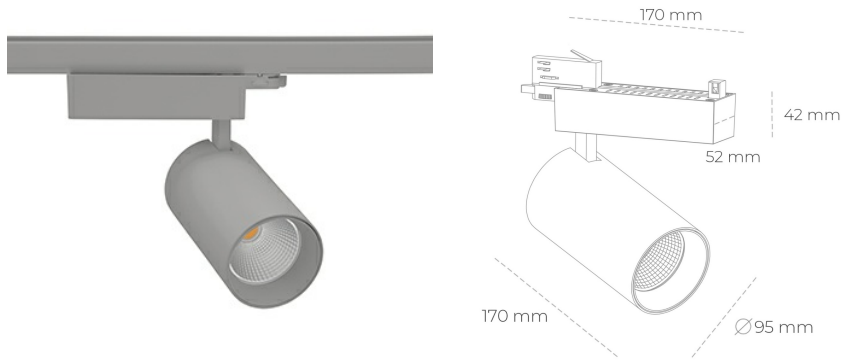

SPOTLIGHT SNIPER N 840 21W 15° GREY | ON/OFF

Article number: N015-K0001-RF840-H7-N15-ZA02_550-S4-###

LED	COB
Light colour	4000 [K]
CRI	80
Led chip flux	3122 [lm]
Luminous flux	2497 [lm]
System power	21 [W]
Luminaire Efficiency	119 [lm/W]
Beam angle	15°
Controller	ON/OFF
MacAdam	3 SDCM

Spotlight LED

Track mounted LED spotlight. Aluminium housing. Ceiling base installation possible. Available in white, black and grey. Any RAL palette colour available on enquiry. Reflector beams available: 15° 30° and 45° . Maximum power is 30W

LUMINAIRE

Weight	1,33 [kg]
Protection rating IP , IK , class	IP 20, IK 3,
Luminaire colour	GREY
Cover	Glass
Operating voltage	220-240V 50-60Hz

Note: All data are typical values. Tolerance of measurements +/-10% System features may change with product improvements due to technical advances.