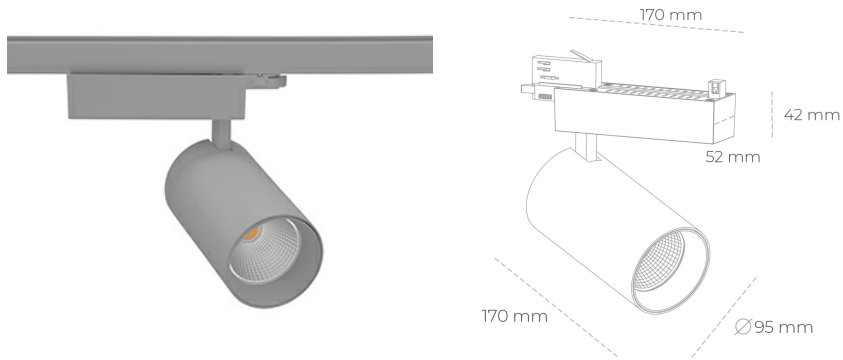

SPOTLIGHT SNIPER N 835 31W 30° GREY | ON/OFF

LED	COB
Light colour	3500 [K] |
CRI	80
Led chip flux	4453 [lm]
Luminous flux	3562 [lm]
System power	31 [W]
Luminaire Efficiency	115 [lm/W]
Beam angle	30°
Controller	ON/OFF
MacAdam	3 SDCM

Spotlight LED

Track mounted LED spotlight. Aluminium housing. Ceiling base installation possible. Available in white, black and grey. Any RAL palette colour available on enquiry. Reflector beams available: 15° 30° and 45°. Maximum power is 30W

LUMINAIRE

Weight	1,33 [kg]
Protection rating IP , IK , class	IP 20, IK 3,
Luminaire colour	GREY
Cover	Glass
Operating voltage	220-240V 50-60Hz

Note: All data are typical values. Tolerance of measurements +/-10% System features may change with product improvements due to technical advances.

OPTIONS

RAL colours on inquiry, honeycomb louver on inquiry , Casambi on inquiry, DALI on inquiry, Phase-cut dimming on inquiry.

Generated: 21.06.2024

+48 32 388 80 00

www.cora.pl
cora@cora.pl

Street: Ignatza Hakuby 18
41-914 Bytom, Polska