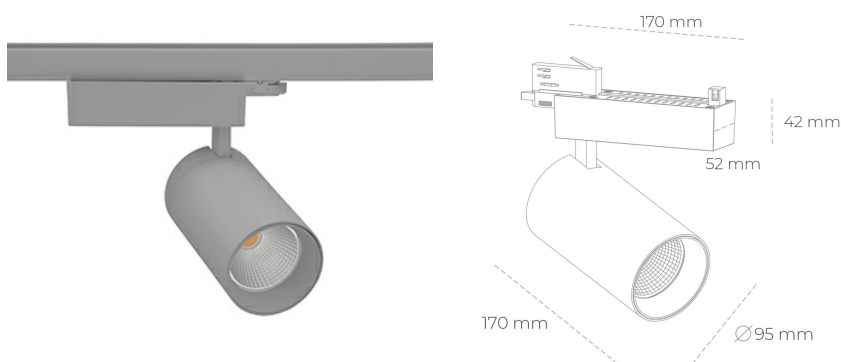

SPOTLIGHT SNIPER N 835 23W 30° GREY | ON/OFF

LED	COB
Light colour	3500 [K] |
CRI	80
Led chip flux	3340 [lm]
Luminous flux	2672 [lm]
System power	23 [W]
Luminaire Efficiency	116 [lm/W]
Beam angle	30°
Controller	ON/OFF
MacAdam	3 SDCM

Spotlight LED

Track mounted LED spotlight. Aluminium housing. Ceiling base installation possible. Available in white, black and grey. Any RAL palette colour available on enquiry. Reflector beams available: 15° 30° and 45°. Maximum power is 30W

LUMINAIRE

Weight	1,33 [kg]
Protection rating IP , IK , class	IP 20, IK 3,
Luminaire colour	GREY
Cover	Glass
Operating voltage	220-240V 50-60Hz

Note: All data are typical values. Tolerance of measurements +/-10% System features may change with product improvements due to technical advances.

OPTIONS

RAL colours on inquiry, honeycomb louver on inquiry , Casambi on inquiry, DALI on inquiry, Phase-cut dimming on inquiry.

Generated: 22.06.2024

+48 32 388 80 00

www.cora.pl
cora@cora.pl

Street: Ignatza Hakuby 18
41-914 Bytom, Polska