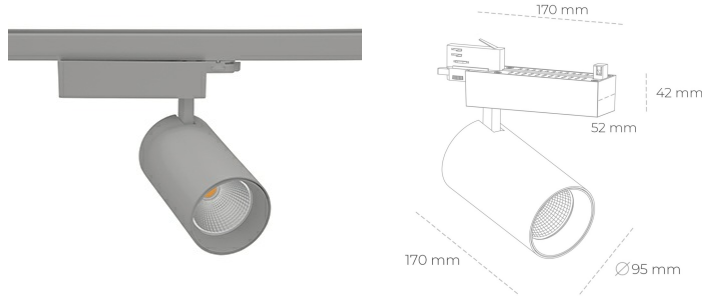

SPOTLIGHT SNIPER N 835 19W 30° GREY | ON/OFF

Article number: N015-K0001-RF835-H7-N30-ZA01_500-S4-###

| | |
|----------------------|------------|
| LED | COB |
| Light colour | 3500 [K] |
| CRI | 80 |
| Led chip flux | 2783 [lm] |
| Luminous flux | 2226 [lm] |
| System power | 19 [W] |
| Luminaire Efficiency | 117 [lm/W] |
| Beam angle | 30° |
| Controller | ON/OFF |
| MacAdam | 3 SDCM |

Spotlight LED

Track mounted LED spotlight. Aluminium housing. Ceiling base installation possible. Available in white, black and grey. Any RAL palette colour available on enquiry. Reflector beams available: 15° 30° and 45° . Maximum power is 30W

LUMINAIRE

| | |
|-----------------------------------|------------------|
| Weight | 1.33 [kg] |
| Protection rating IP , IK , class | IP 20, IK 3, |
| Luminaire colour | GREY |
| Cover | Glass |
| Operating voltage | 220-240V 50-60Hz |