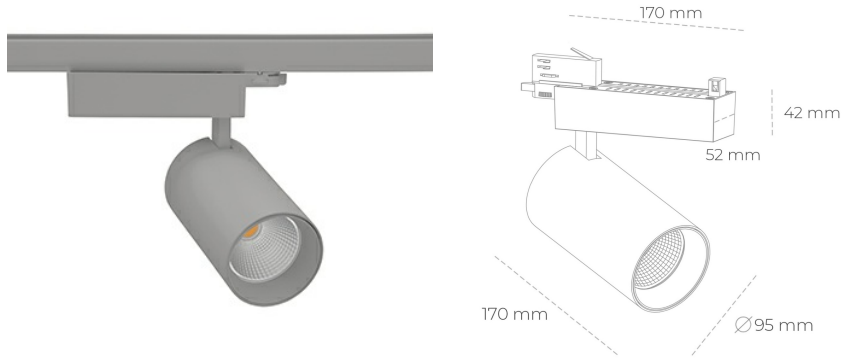

SPOTLIGHT SNIPER N 835 31W 15° GREY | ON/OFF

LED	COB
Light colour	3500 [K] |
CRI	80
Led chip flux	4453 [lm]
Luminous flux	3562 [lm]
System power	31 [W]
Luminaire Efficiency	115 [lm/W]
Beam angle	15°
Controller	ON/OFF
MacAdam	3 SDCM

Spotlight LED

Track mounted LED spotlight. Aluminium housing. Ceiling base installation possible. Available in white, black and grey. Any RAL palette colour available on enquiry. Reflector beams available: 15° 30° and 45° . Maximum power is 30W

LUMINAIRE

Weight	1,33 [kg]
Protection rating IP , IK , class	IP 20, IK 3,
Luminaire colour	GREY
Cover	Glass
Operating voltage	220-240V 50-60Hz

Note: All data are typical values. Tolerance of measurements +/-10% System features may change with product improvements due to technical advances.

OPTIONS

RAL colours on inquiry, honeycomb louver on inquiry , Casambi on inquiry, DALI on inquiry, Phase-cut dimming on inquiry.

Generated: 22.06.2024

+48 32 388 80 00

www.cora.pl
cora@cora.pl

Street: Ignatza Hakuby 18
41-914 Bytom, Polska