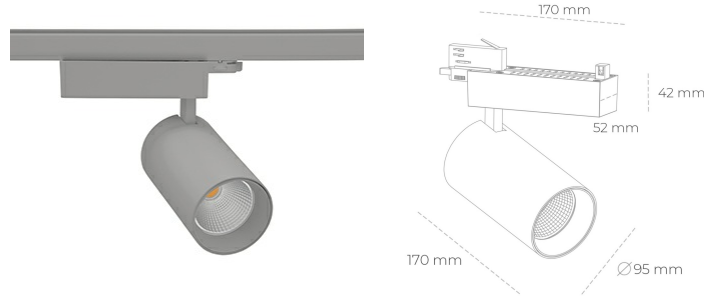

# SPOTLIGHT SNIPER N 835 27W 15° GREY | ON/OFF

Article number: N015-K0001-RF835-H7-N15-ZA02\_700-S4-###

LED	COB
Light colour	3500 [K]
CRI	80
Led chip flux	3896 [lm]
Luminous flux	3116 [lm]
System power	27 [W]
Luminaire Efficiency	115 [lm/W]
Beam angle	15°
Controller	ON/OFF
MacAdam	3 SDCM

### Spotlight LED

Track mounted LED spotlight. Aluminium housing. Ceiling base installation possible. Available in white, black and grey. Any RAL palette colour available on enquiry. Reflector beams available: 15° 30° and 45° . Maximum power is 30W

### LUMINAIRE

Weight	1.33 [kg]
Protection rating IP , IK , class	IP 20, IK 3,
Luminaire colour	GREY
Cover	Glass
Operating voltage	220-240V 50-60Hz

Note: All data are typical values. Tolerance of measurements +/-10%  
System features may change with product improvements due to technical advances.