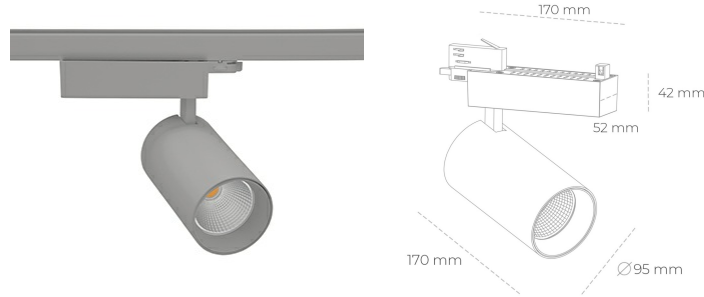

SPOTLIGHT SNIPER N 835 21W 15° GREY | ON/OFF

Article number: N015-K0001-RF835-H7-N15-ZA02_550-S4-###

LED	COB
Light colour	3500 [K]
CRI	80
Led chip flux	3061 [lm]
Luminous flux	2448 [lm]
System power	21 [W]
Luminaire Efficiency	117 [lm/W]
Beam angle	15°
Controller	ON/OFF
MacAdam	3 SDCM

Spotlight LED

Track mounted LED spotlight. Aluminium housing. Ceiling base installation possible. Available in white, black and grey. Any RAL palette colour available on enquiry. Reflector beams available: 15° 30° and 45° . Maximum power is 30W

LUMINAIRE

Weight	1.33 [kg]
Protection rating IP , IK , class	IP 20, IK 3,
Luminaire colour	GREY
Cover	Glass
Operating voltage	220-240V 50-60Hz

Note: All data are typical values. Tolerance of measurements +/-10%
System features may change with product improvements due to technical advances.