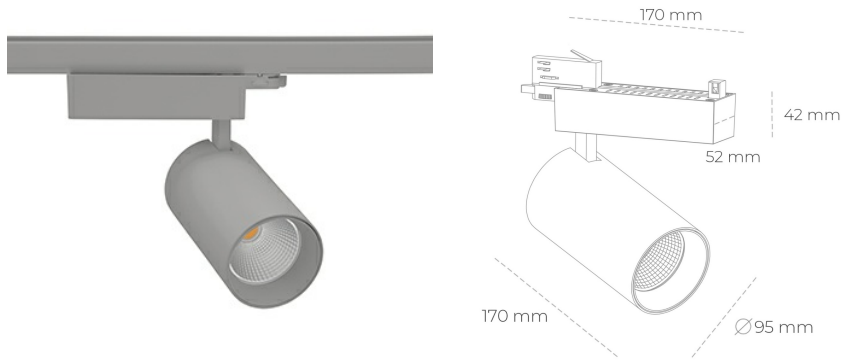

SPOTLIGHT SNIPER N 835 10W 15° GREY | ON/OFF

Article number: N015-K0001-RF835-H7-N15-ZA01_250-S4-###

LED	COB
Light colour	3500 [K]
CRI	80
Led chip flux	1391 [lm]
Luminous flux	1112 [lm]
System power	10 [W]
Luminaire Efficiency	111 [lm/W]
Beam angle	15°
Controller	ON/OFF
MacAdam	3 SDCM

Spotlight LED

Track mounted LED spotlight. Aluminium housing. Ceiling base installation possible. Available in white, black and grey. Any RAL palette colour available on enquiry. Reflector beams available: 15° 30° and 45°. Maximum power is 30W

LUMINAIRE

Weight	1,33 [kg]
Protection rating IP , IK , class	IP 20, IK 3,
Luminaire colour	GREY
Cover	Glass
Operating voltage	220-240V 50-60Hz

Note: All data are typical values. Tolerance of measurements +/-10% System features may change with product improvements due to technical advances.