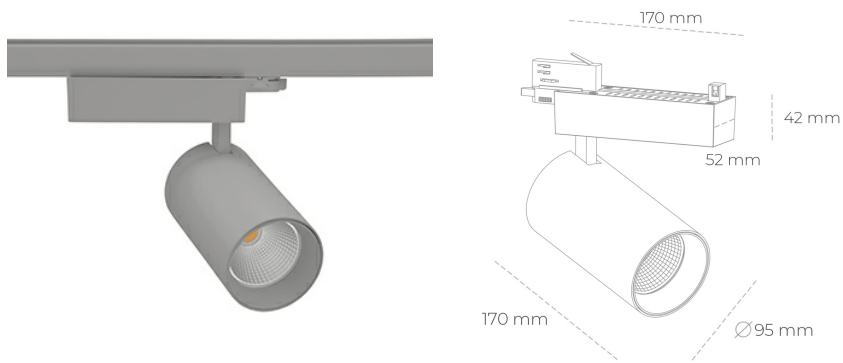

SPOTLIGHT SNIPER N 830 21W 45° GREY | ON/OFF

Article number: N015-K0001-RF830-H7-N45-ZA02_550-S4-###

LED	COB
Light colour	3000 [K]
CRI	80
Led chip flux	2994 [lm]
Luminous flux	2395 [lm]
System power	21 [W]
Luminaire Efficiency	114 [lm/W]
Beam angle	45°
Controller	ON/OFF
MacAdam	3 SDCM

Spotlight LED

Track mounted LED spotlight. Aluminium housing. Ceiling base installation possible. Available in white, black and grey. Any RAL palette colour available on enquiry. Reflector beams available: 15° 30° and 45°. Maximum power is 30W

LUMINAIRE

Weight	1,33 [kg]
Protection rating IP , IK , class	IP 20, IK 3,
Luminaire colour	GREY
Cover	Glass
Operating voltage	220-240V 50-60Hz

Note: All data are typical values. Tolerance of measurements +/-10% System features may change with product improvements due to technical advances.