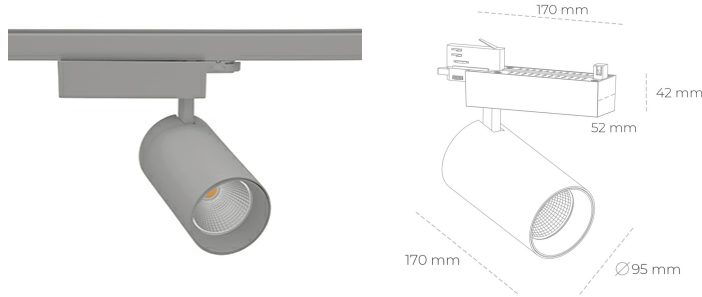

# SPOTLIGHT SNIPER N 830 27W 30° GREY | ON/OFF

Article number: N015-K0001-RF830-H7-N30-ZA02\_700-S4-###

LED	COB
Light colour	3000 [K]
CRI	80
Led chip flux	3811 [lm]
Luminous flux	3048 [lm]
System power	27 [W]
Luminaire Efficiency	113 [lm/W]
Beam angle	30°
Controller	ON/OFF
MacAdam	3 SDCM

### Spotlight LED

Track mounted LED spotlight. Aluminium housing. Ceiling base installation possible. Available in white, black and grey. Any RAL palette colour available on enquiry. Reflector beams available: 15° 30° and 45° . Maximum power is 30W

### LUMINAIRE

Weight	1.33 [kg]
Protection rating IP , IK , class	IP 20, IK 3,
Luminaire colour	GREY
Cover	Glass
Operating voltage	220-240V 50-60Hz

Note: All data are typical values. Tolerance of measurements +/-10%  
System features may change with product improvements due to technical advances.