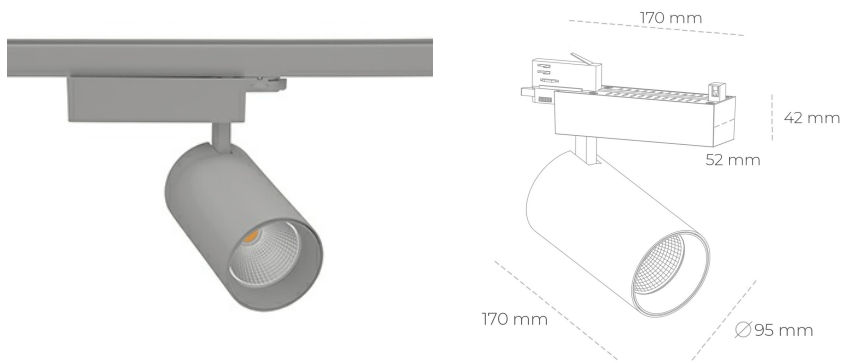

SPOTLIGHT SNIPER N 830 21W 30° GREY | ON/OFF

Article number: N015-K0001-RF830-H7-N30-ZA02_550-S4-###

LED	COB
Light colour	3000 [K]
CRI	80
Led chip flux	2994 [lm]
Luminous flux	2395 [lm]
System power	21 [W]
Luminaire Efficiency	114 [lm/W]
Beam angle	30°
Controller	ON/OFF
MacAdam	3 SDCM

Spotlight LED

Track mounted LED spotlight. Aluminium housing. Ceiling base installation possible. Available in white, black and grey. Any RAL palette colour available on enquiry. Reflector beams available: 15° 30° and 45° . Maximum power is 30W

LUMINAIRE

Weight	1,33 [kg]
Protection rating IP , IK , class	IP 20, IK 3,
Luminaire colour	GREY
Cover	Glass
Operating voltage	220-240V 50-60Hz

Note: All data are typical values. Tolerance of measurements +/-10% System features may change with product improvements due to technical advances.