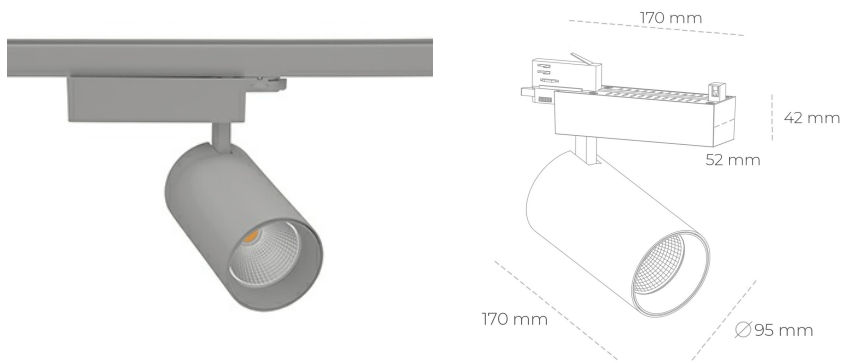

SPOTLIGHT SNIPER N 830 31W 15° GREY | ON/OFF

Article number: N015-K0001-RF830-H7-N15-ZA03_800-S4-###

LED	COB
Light colour	3000 [K]
CRI	80
Led chip flux	4355 [lm]
Luminous flux	3484 [lm]
System power	31 [W]
Luminaire Efficiency	112 [lm/W]
Beam angle	15°
Controller	ON/OFF
MacAdam	3 SDCM

Spotlight LED

Track mounted LED spotlight. Aluminium housing. Ceiling base installation possible. Available in white, black and grey. Any RAL palette colour available on enquiry. Reflector beams available: 15° 30° and 45°. Maximum power is 30W

LUMINAIRE

Weight	1,33 [kg]
Protection rating IP , IK , class	IP 20, IK 3,
Luminaire colour	GREY
Cover	Glass
Operating voltage	220-240V 50-60Hz

Note: All data are typical values. Tolerance of measurements +/-10% System features may change with product improvements due to technical advances.