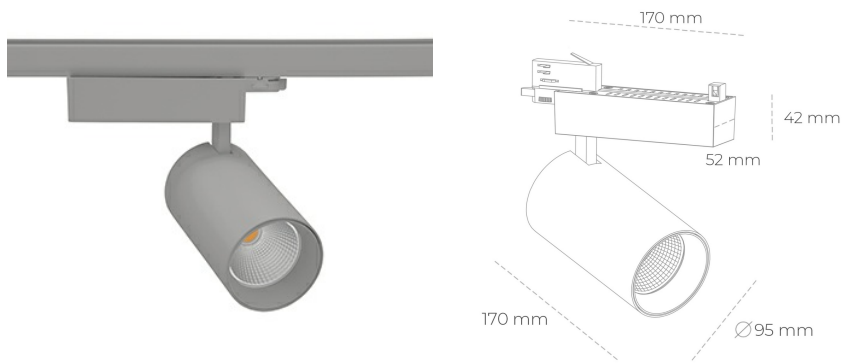

SPOTLIGHT SNIPER N 830 27W 15° GREY | ON/OFF

Article number: N015-K0001-RF830-H7-N15-ZA02_700-S4-###

LED	COB
Light colour	3000 [K]
CRI	80
Led chip flux	3811 [lm]
Luminous flux	3048 [lm]
System power	27 [W]
Luminaire Efficiency	113 [lm/W]
Beam angle	15°
Controller	ON/OFF
MacAdam	3 SDCM

Spotlight LED

Track mounted LED spotlight. Aluminium housing. Ceiling base installation possible. Available in white, black and grey. Any RAL palette colour available on enquiry. Reflector beams available: 15° 30° and 45° . Maximum power is 30W

LUMINAIRE

Weight	1,33 [kg]
Protection rating IP , IK , class	IP 20, IK 3,
Luminaire colour	GREY
Cover	Glass
Operating voltage	220-240V 50-60Hz

Note: All data are typical values. Tolerance of measurements +/-10% System features may change with product improvements due to technical advances.