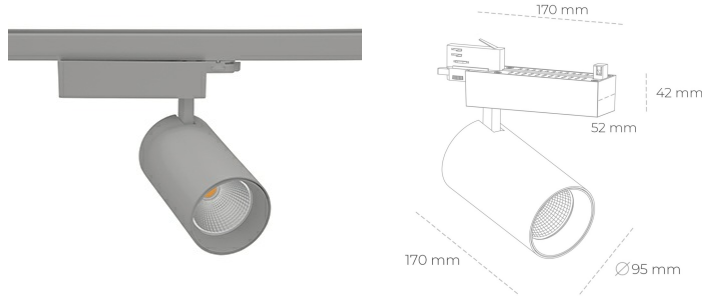

# SPOTLIGHT SNIPER N 830 21W 15° GREY | ON/OFF

Article number: N015-K0001-RF830-H7-N15-ZA02\_550-S4-###

LED	COB
Light colour	3000 [K]
CRI	80
Led chip flux	2994 [lm]
Luminous flux	2395 [lm]
System power	21 [W]
Luminaire Efficiency	114 [lm/W]
Beam angle	15°
Controller	ON/OFF
MacAdam	3 SDCM

### Spotlight LED

Track mounted LED spotlight. Aluminium housing. Ceiling base installation possible. Available in white, black and grey. Any RAL palette colour available on enquiry. Reflector beams available: 15° 30° and 45° . Maximum power is 30W

### LUMINAIRE

Weight	1.33 [kg]
Protection rating IP , IK , class	IP 20, IK 3,
Luminaire colour	GREY
Cover	Glass
Operating voltage	220-240V 50-60Hz

Note: All data are typical values. Tolerance of measurements +/-10%  
System features may change with product improvements due to technical advances.