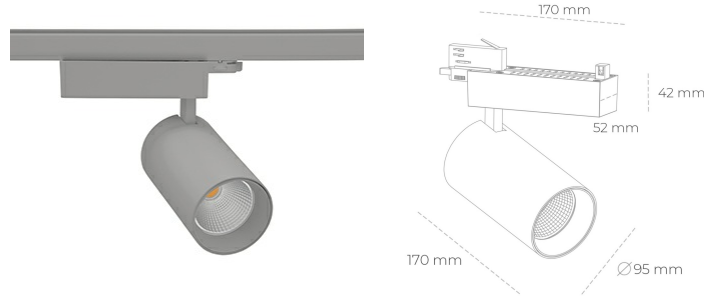

SPOTLIGHT SNIPER N 830 19W 15° GREY | ON/OFF

Article number: N015-K0001-RF830-H7-N15-ZA01_500-S4-###

LED	COB
Light colour	3000 [K]
CRI	80
Led chip flux	2722 [lm]
Luminous flux	2177 [lm]
System power	19 [W]
Luminaire Efficiency	115 [lm/W]
Beam angle	15°
Controller	ON/OFF
MacAdam	3 SDCM

Spotlight LED

Track mounted LED spotlight. Aluminium housing. Ceiling base installation possible. Available in white, black and grey. Any RAL palette colour available on enquiry. Reflector beams available: 15° 30° and 45° . Maximum power is 30W

LUMINAIRE

Weight	1.33 [kg]
Protection rating IP , IK , class	IP 20, IK 3,
Luminaire colour	GREY
Cover	Glass
Operating voltage	220-240V 50-60Hz

Note: All data are typical values. Tolerance of measurements +/-10%
System features may change with product improvements due to technical advances.