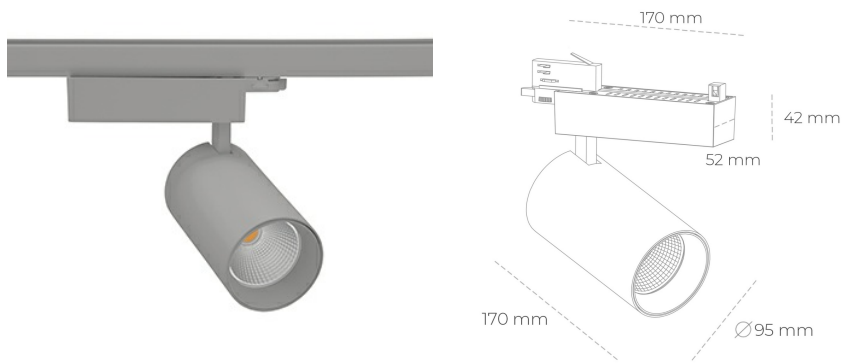

SPOTLIGHT SNIPER N 830 14W 15° GREY | ON/OFF

Article number: N015-K0001-RF830-H7-N15-ZA01_350-S4-###

LED	COB
Light colour	3000 [K]
CRI	80
Led chip flux	1905 [lm]
Luminous flux	1524 [lm]
System power	14 [W]
Luminaire Efficiency	109 [lm/W]
Beam angle	15°
Controller	ON/OFF
MacAdam	3 SDCM

Spotlight LED

Track mounted LED spotlight. Aluminium housing. Ceiling base installation possible. Available in white, black and grey. Any RAL palette colour available on enquiry. Reflector beams available: 15° 30° and 45° . Maximum power is 30W

LUMINAIRE

Weight	1,33 [kg]
Protection rating IP , IK , class	IP 20, IK 3,
Luminaire colour	GREY
Cover	Glass
Operating voltage	220-240V 50-60Hz

Note: All data are typical values. Tolerance of measurements +/-10% System features may change with product improvements due to technical advances.