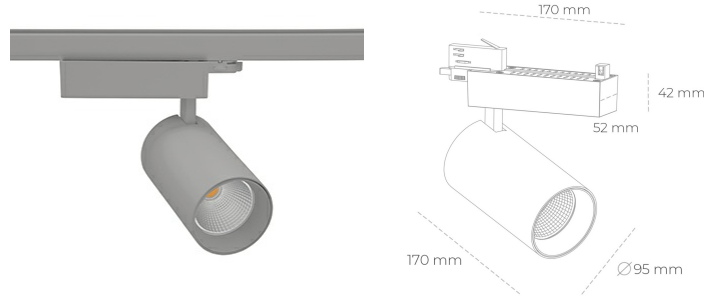

SPOTLIGHT SNIPER N 830 14W 15° GREY | ON/OFF

Article number: N015-K0001-RF830-H7-N15-ZA01_350-S4-###

LED	COB
Light colour	3000 [K]
CRI	80
Led chip flux	1905 [lm]
Luminous flux	1524 [lm]
System power	14 [W]
Luminaire Efficiency	109 [lm/W]
Beam angle	15°
Controller	ON/OFF
MacAdam	3 SDCM

Spotlight LED

Track mounted LED spotlight. Aluminium housing. Ceiling base installation possible. Available in white, black and grey. Any RAL palette colour available on enquiry. Reflector beams available: 15° 30° and 45° . Maximum power is 30W

LUMINAIRE

Weight	1.33 [kg]
Protection rating IP , IK , class	IP 20, IK 3,
Luminaire colour	GREY
Cover	Glass
Operating voltage	220-240V 50-60Hz

Note: All data are typical values. Tolerance of measurements +/-10%
System features may change with product improvements due to technical advances.