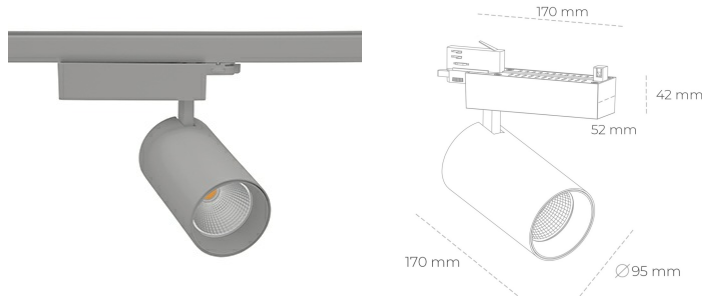

SPOTLIGHT SNIPER N 827 19W 30° GREY | ON/OFF

Article number: N015-K0001-RF827-H7-N30-ZA01_500-S4-###

LED	COB
Light colour	2700 [K]
CRI	80
Led chip flux	2694 [lm]
Luminous flux	2155 [lm]
System power	19 [W]
Luminaire Efficiency	113 [lm/W]
Beam angle	30°
Controller	ON/OFF
MacAdam	3 SDCM

Spotlight LED

Track mounted LED spotlight. Aluminium housing. Ceiling base installation possible. Available in white, black and grey. Any RAL palette colour available on enquiry. Reflector beams available: 15° 30° and 45° . Maximum power is 30W

LUMINAIRE

Weight	1.33 [kg]
Protection rating IP , IK , class	IP 20, IK 3,
Luminaire colour	GREY
Cover	Glass
Operating voltage	220-240V 50-60Hz

Note: All data are typical values. Tolerance of measurements +/-10%
System features may change with product improvements due to technical advances.