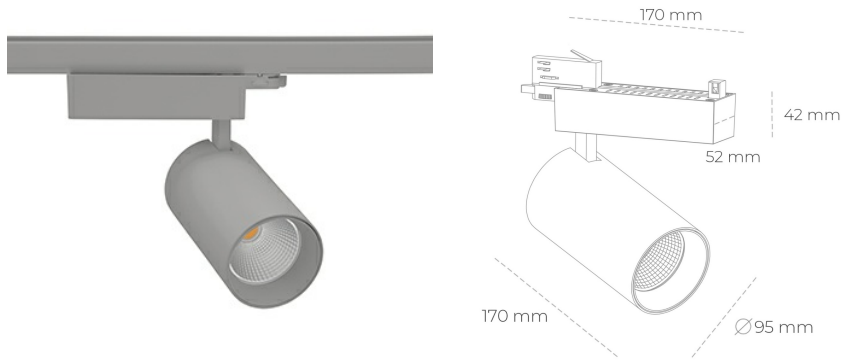

SPOTLIGHT SNIPER N 827 31W 15° GREY | ON/OFF

Article number: N015-K0001-RF827-H7-N15-ZA03_800-S4-###

| | |
|----------------------|------------|
| LED | COB |
| Light colour | 2700 [K] |
| CRI | 80 |
| Led chip flux | 4311 [lm] |
| Luminous flux | 3448 [lm] |
| System power | 31 [W] |
| Luminaire Efficiency | 111 [lm/W] |
| Beam angle | 15° |
| Controller | ON/OFF |
| MacAdam | 3 SDCM |

Spotlight LED

Track mounted LED spotlight. Aluminium housing. Ceiling base installation possible. Available in white, black and grey. Any RAL palette colour available on enquiry. Reflector beams available: 15° 30° and 45° . Maximum power is 30W

LUMINAIRE

| | |
|-----------------------------------|------------------|
| Weight | 1,33 [kg] |
| Protection rating IP , IK , class | IP 20, IK 3, |
| Luminaire colour | GREY |
| Cover | Glass |
| Operating voltage | 220-240V 50-60Hz |