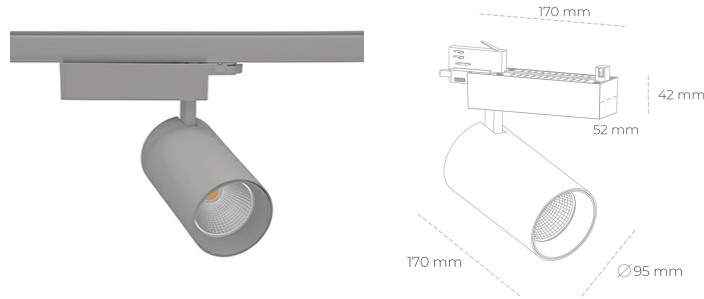

SPOTLIGHT SNIPER N 827 25W 15° GREY | ON/OFF

Article number: N015-K0001-RF827-H7-N15-ZA02_650-S4-###

LED	COB
Light colour	2700 [K]
CRI	80
Led chip flux	3502 [lm]
Luminous flux	2801 [lm]
System power	25 [W]
Luminaire Efficiency	112 [lm/W]
Beam angle	15°
Controller	ON/OFF
MacAdam	3 SDCM

Spotlight LED

Track mounted LED spotlight. Aluminium housing. Ceiling base installation possible. Available in white, black and grey. Any RAL palette colour available on enquiry. Reflector beams available: 15° 30° and 45° . Maximum power is 30W

LUMINAIRE

Weight	1.33 [kg]
Protection rating IP , IK , class	IP 20, IK 3,
Luminaire colour	GREY
Cover	Glass
Operating voltage	220-240V 50-60Hz

Note: All data are typical values. Tolerance of measurements +/-10%
System features may change with product improvements due to technical advances.