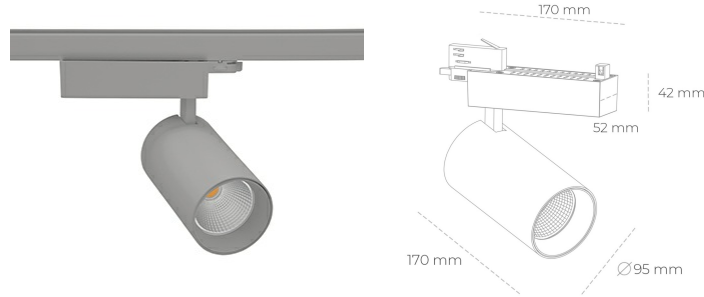

# SPOTLIGHT SNIPER N 827 13W 15° GREY | ON/OFF

Article number: N015-K0001-RF827-H7-N15-ZA01\_350-S4-###

LED	COB
Light colour	2700 [K]
CRI	80
Led chip flux	1886 [lm]
Luminous flux	1508 [lm]
System power	13 [W]
Luminaire Efficiency	116 [lm/W]
Beam angle	15°
Controller	ON/OFF
MacAdam	3 SDCM

### Spotlight LED

Track mounted LED spotlight. Aluminium housing. Ceiling base installation possible. Available in white, black and grey. Any RAL palette colour available on enquiry. Reflector beams available: 15° 30° and 45° . Maximum power is 30W

### LUMINAIRE

Weight	1.33 [kg]
Protection rating IP , IK , class	IP 20, IK 3,
Luminaire colour	GREY
Cover	Glass
Operating voltage	220-240V 50-60Hz

Note: All data are typical values. Tolerance of measurements +/-10%  
System features may change with product improvements due to technical advances.