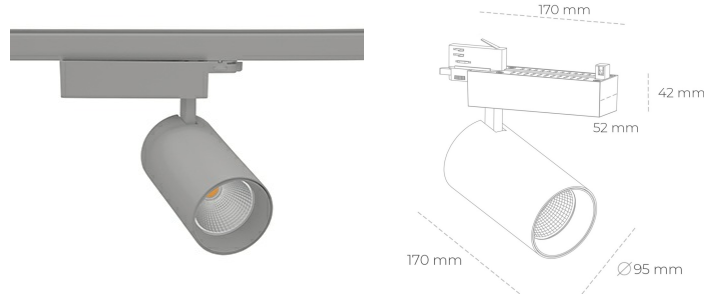

SPOTLIGHT SNIPER N 940 31W 45° GREY PREMIUM WHITE ON/OFF

Article number: N015-K0001-PW940-HA-N45-ZA03_800-S4-###

LED	COB
Light colour	4000 [K] PREMIUM WHITE
CRI	
Led chip flux	90
Luminous flux	4097 [lm]
System power	3277 [lm]
Luminaire Efficiency	31 [W]
Beam angle	106 [lm/W]
Controller	45°
MacAdam	ON/OFF 3 SDCM

Spotlight LED

Track mounted LED spotlight. Aluminium housing. Ceiling base installation possible. Available in white, black and grey. Any RAL palette colour available on enquiry. Reflector beams available: 15° 30° and 45° . Maximum power is 30W

LUMINAIRE

Weight	1.33 [kg]
Protection rating IP , IK , class	IP 20, IK 3,
Luminaire colour	GREY
Cover	Glass
Operating voltage	220-240V 50-60Hz

Note: All data are typical values. Tolerance of measurements +/-10%
System features may change with product improvements due to technical advances.