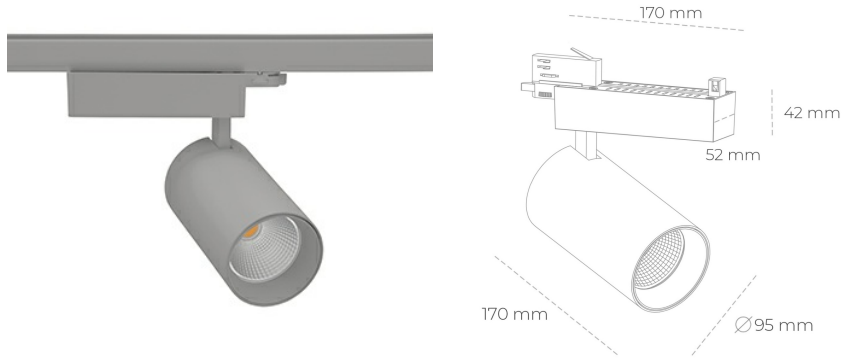

SPOTLIGHT SNIPER N 940 25W 45° GREY PREMIUM WHITE ON/OFF

LED	COB
Light colour	4000 [K] PREMIUM WHITE
CRI	90
Led chip flux	3398 [lm]
Luminous flux	2718 [lm]
System power	25 [W]
Luminaire Efficiency	109 [lm/W]
Beam angle	45°
Controller	ON/OFF
MacAdam	3 SDCM

Spotlight LED

Track mounted LED spotlight. Aluminium housing. Ceiling base installation possible. Available in white, black and grey. Any RAL palette colour available on enquiry. Reflector beams available: 15° 30° and 45° . Maximum power is 30W

LUMINAIRE

Weight	1,33 [kg]
Protection rating IP , IK , class	IP 20, IK 3,
Luminaire colour	GREY
Cover	Glass
Operating voltage	220-240V 50-60Hz

Note: All data are typical values. Tolerance of measurements +/-10% System features may change with product improvements due to technical advances.

OPTIONS

RAL colours on inquiry, honeycomb louver on inquiry , Casambi on inquiry, DALI on inquiry, Phase-cut dimming on inquiry.

Generated: 22.06.2024

+48 32 388 80 00

www.cora.pl
cora@cora.pl

Street: Ignatza Hakuby 18
41-914 Bytom, Polska