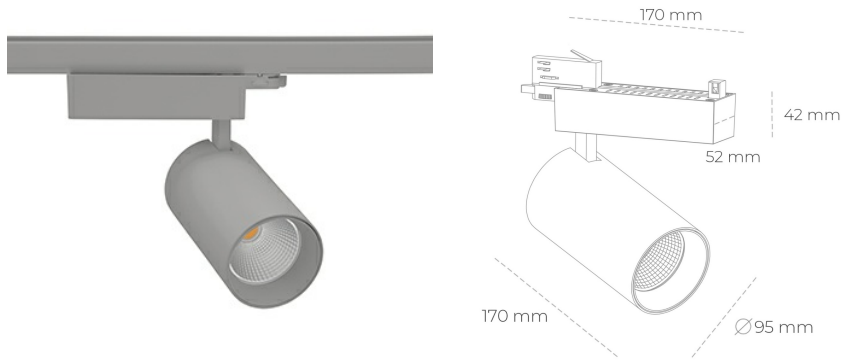

SPOTLIGHT SNIPER N 940 21W 45° GREY PREMIUM WHITE ON/OFF

Article number: N015-K0001-PW940-HA-N45-ZA02_550-S4-###

LED	COB
Light colour	4000 [K] PREMIUM WHITE
CRI	90
Led chip flux	2912 [lm]
Luminous flux	2329 [lm]
System power	21 [W]
Luminaire Efficiency	111 [lm/W]
Beam angle	45°
Controller	ON/OFF
MacAdam	3 SDCM

Spotlight LED

Track mounted LED spotlight. Aluminium housing. Ceiling base installation possible. Available in white, black and grey. Any RAL palette colour available on enquiry. Reflector beams available: 15° 30° and 45°. Maximum power is 30W

LUMINAIRE

Weight	1,33 [kg]
Protection rating IP , IK , class	IP 20, IK 3,
Luminaire colour	GREY
Cover	Glass
Operating voltage	220-240V 50-60Hz

Note: All data are typical values. Tolerance of measurements +/-10% System features may change with product improvements due to technical advances.