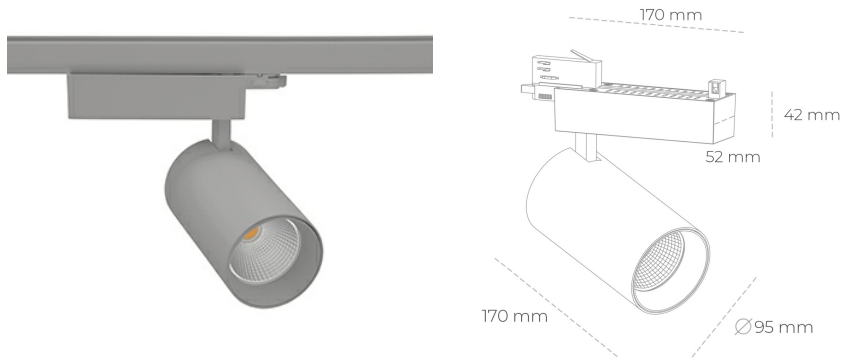

SPOTLIGHT SNIPER N 940 20W 45° GREY PREMIUM WHITE ON/OFF

Article number: N015-K0001-PW940-HA-N45-ZA01_500-S4-###

LED	COB
Light colour	4000 [K] PREMIUM WHITE
CRI	90
Led chip flux	2663 [lm]
Luminous flux	2130 [lm]
System power	20 [W]
Luminaire Efficiency	107 [lm/W]
Beam angle	45°
Controller	ON/OFF
MacAdam	3 SDCM

Spotlight LED

Track mounted LED spotlight. Aluminium housing. Ceiling base installation possible. Available in white, black and grey. Any RAL palette colour available on enquiry. Reflector beams available: 15° 30° and 45°. Maximum power is 30W

LUMINAIRE

Weight	1,33 [kg]
Protection rating IP , IK , class	IP 20, IK 3,
Luminaire colour	GREY
Cover	Glass
Operating voltage	220-240V 50-60Hz

Note: All data are typical values. Tolerance of measurements +/-10% System features may change with product improvements due to technical advances.