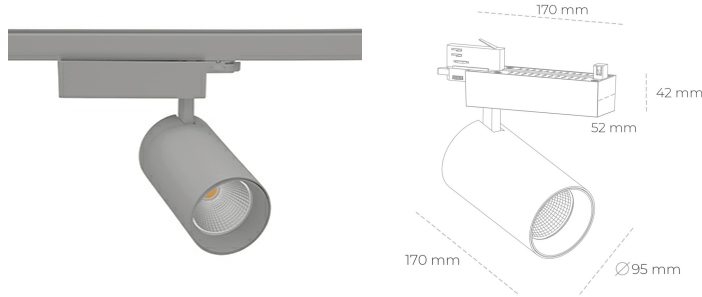

SPOTLIGHT SNIPER N 940 27W 30° GREY PREMIUM WHITE ON/OFF

Article number: N015-K0001-PW940-HA-N30-ZA02_700-S4-###

| | |
|----------------------|------------------------------|
| LED | COB |
| Light colour | 4000 [K] PREMIUM WHITE |
| CRI | |
| Led chip flux | 90 |
| Luminous flux | 3634 [lm] |
| System power | 2907 [lm] |
| Luminaire Efficiency | 27 [W] |
| Beam angle | 108 [lm/W] |
| Controller | 30° |
| MacAdam | ON/OFF 3 SDCM |

Spotlight LED

Track mounted LED spotlight. Aluminium housing. Ceiling base installation possible. Available in white, black and grey. Any RAL palette colour available on enquiry. Reflector beams available: 15° 30° and 45° . Maximum power is 30W

LUMINAIRE

| | |
|-----------------------------------|------------------|
| Weight | 1.33 [kg] |
| Protection rating IP , IK , class | IP 20, IK 3, |
| Luminaire colour | GREY |
| Cover | Glass |
| Operating voltage | 220-240V 50-60Hz |