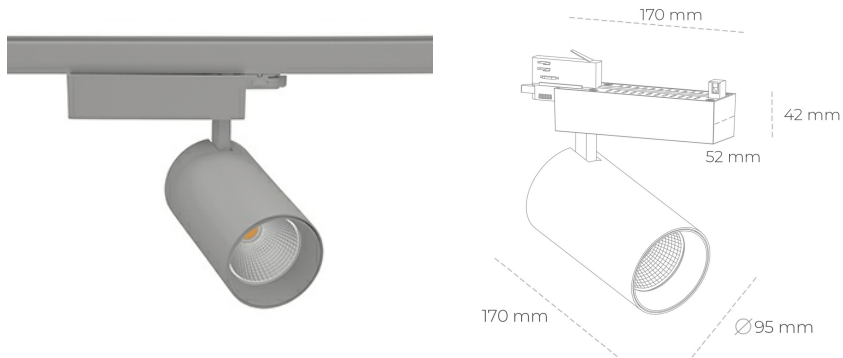

SPOTLIGHT SNIPER N 940 27W 15° GREY PREMIUM WHITE ON/OFF

Article number: N015-K0001-PW940-HA-N15-ZA02_700-S4-###

LED	COB
Light colour	4000 [K] PREMIUM WHITE
CRI	90
Led chip flux	3634 [lm]
Luminous flux	2907 [lm]
System power	27 [W]
Luminaire Efficiency	108 [lm/W]
Beam angle	15°
Controller	ON/OFF
MacAdam	3 SDCM

Spotlight LED

Track mounted LED spotlight. Aluminium housing. Ceiling base installation possible. Available in white, black and grey. Any RAL palette colour available on enquiry. Reflector beams available: 15° 30° and 45° . Maximum power is 30W

LUMINAIRE

Weight	1,33 [kg]
Protection rating IP , IK , class	IP 20, IK 3,
Luminaire colour	GREY
Cover	Glass
Operating voltage	220-240V 50-60Hz

Note: All data are typical values. Tolerance of measurements +/-10% System features may change with product improvements due to technical advances.