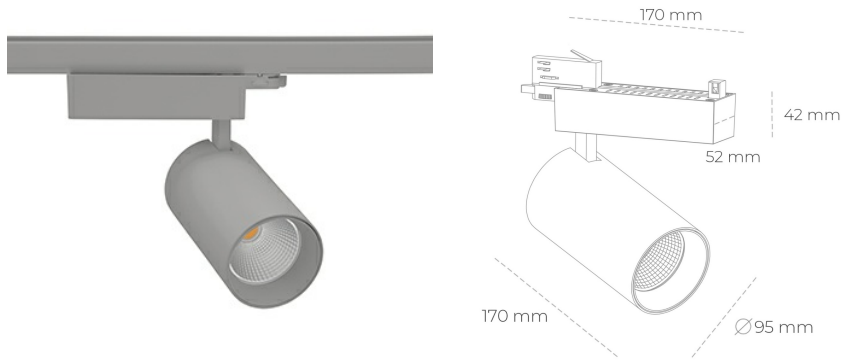

SPOTLIGHT SNIPER N 940 21W 15° GREY PREMIUM WHITE ON/OFF

Article number: N015-K0001-PW940-HA-N15-ZA02_550-S4-###

LED	COB
Light colour	4000 [K] PREMIUM WHITE
CRI	90
Led chip flux	2912 [lm]
Luminous flux	2329 [lm]
System power	21 [W]
Luminaire Efficiency	111 [lm/W]
Beam angle	15°
Controller	ON/OFF
MacAdam	3 SDCM

Spotlight LED

Track mounted LED spotlight. Aluminium housing. Ceiling base installation possible. Available in white, black and grey. Any RAL palette colour available on enquiry. Reflector beams available: 15° 30° and 45° . Maximum power is 30W

LUMINAIRE

Weight	1,33 [kg]
Protection rating IP , IK , class	IP 20, IK 3,
Luminaire colour	GREY
Cover	Glass
Operating voltage	220-240V 50-60Hz

Note: All data are typical values. Tolerance of measurements +/-10% System features may change with product improvements due to technical advances.