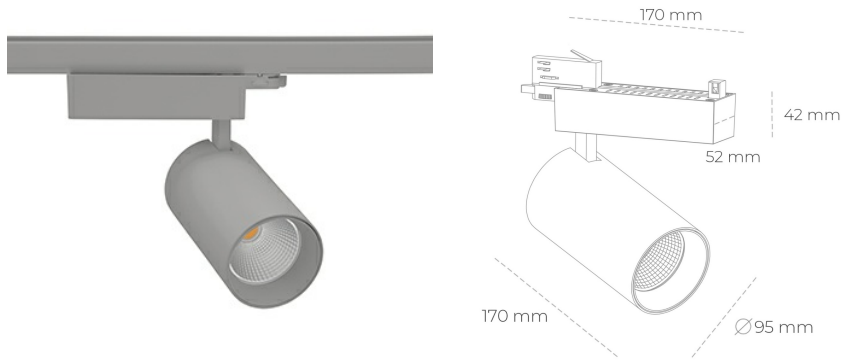

## SPOTLIGHT SNIPER N 940 20W 15° GREY PREMIUM WHITE ON/OFF

Article number: N015-K0001-PW940-HA-N15-ZA01\_500-S4-###

LED	COB
Light colour	4000 [K] PREMIUM WHITE
CRI	90
Led chip flux	2663 [lm]
Luminous flux	2130 [lm]
System power	20 [W]
Luminaire Efficiency	107 [lm/W]
Beam angle	15°
Controller	ON/OFF
MacAdam	3 SDCM

### Spotlight LED

Track mounted LED spotlight. Aluminium housing. Ceiling base installation possible. Available in white, black and grey. Any RAL palette colour available on enquiry. Reflector beams available: 15° 30° and 45° . Maximum power is 30W

### LUMINAIRE

Weight	1,33 [kg]
Protection rating IP , IK , class	IP 20, IK 3,
Luminaire colour	GREY
Cover	Glass
Operating voltage	220-240V 50-60Hz

Note: All data are typical values. Tolerance of measurements +/-10% System features may change with product improvements due to technical advances.