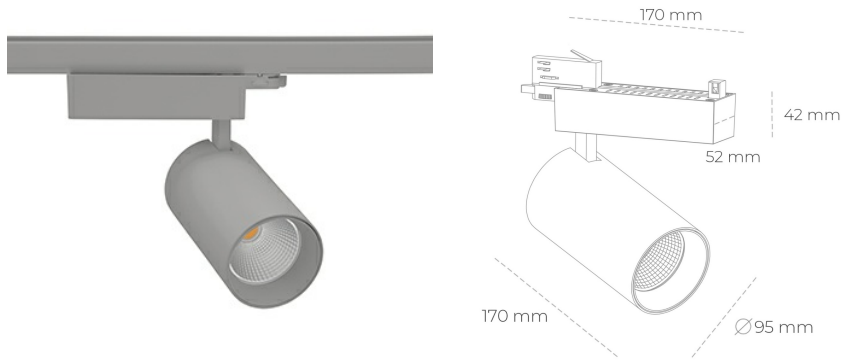

SPOTLIGHT SNIPER N 930 25W 45° GREY PREMIUM COLOR ON/OFF

Article number: N015-K0001-PC930-HA-N45-ZA02_650-S4-###

LED	COB
Light colour	3000 [K] PREMIUM COLOR
CRI	90
Led chip flux	2776 [lm]
Luminous flux	2220 [lm]
System power	25 [W]
Luminaire Efficiency	89 [lm/W]
Beam angle	45°
Controller	ON/OFF
MacAdam	3 SDCM

Spotlight LED

Track mounted LED spotlight. Aluminium housing. Ceiling base installation possible. Available in white, black and grey. Any RAL palette colour available on enquiry. Reflector beams available: 15° 30° and 45°. Maximum power is 30W

LUMINAIRE

Weight	1,33 [kg]
Protection rating IP , IK , class	IP 20, IK 3,
Luminaire colour	GREY
Cover	Glass
Operating voltage	220-240V 50-60Hz

Note: All data are typical values. Tolerance of measurements +/-10% System features may change with product improvements due to technical advances.