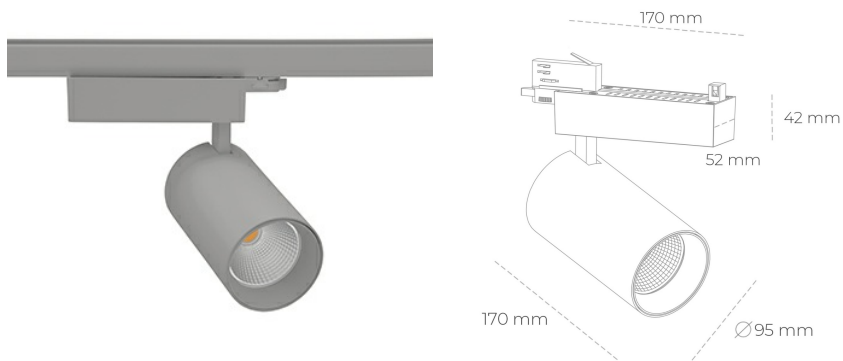

SPOTLIGHT SNIPER N 930 11W 45° GREY PREMIUM COLOR ON/OFF

Article number: N015-K0001-PC930-HA-N45-ZA01_250-S4-###

LED	COB
Light colour	3000 [K] PREMIUM COLOR
CRI	90
Led chip flux	1145 [lm]
Luminous flux	916 [lm]
System power	11 [W]
Luminaire Efficiency	83 [lm/W]
Beam angle	45°
Controller	ON/OFF
MacAdam	3 SDCM

Spotlight LED

Track mounted LED spotlight. Aluminium housing. Ceiling base installation possible. Available in white, black and grey. Any RAL palette colour available on enquiry. Reflector beams available: 15° 30° and 45° . Maximum power is 30W

LUMINAIRE

Weight	1,33 [kg]
Protection rating IP , IK , class	IP 20, IK 3,
Luminaire colour	GREY
Cover	Glass
Operating voltage	220-240V 50-60Hz

Note: All data are typical values. Tolerance of measurements +/-10% System features may change with product improvements due to technical advances.