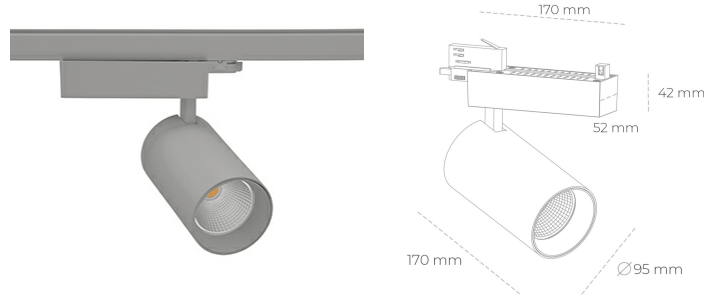

# SPOTLIGHT SNIPER N 930 21W 30° GREY PREMIUM COLOR ON/OFF

Article number: N015-K0001-PC930-HA-N30-ZA02\_550-S4-###

LED	COB
Light colour	3000 [K] PREMIUM COLOR
CRI	
Led chip flux	90
Luminous flux	2396 [lm]
System power	1916 [lm]
Luminaire Efficiency	21 [W]
Beam angle	91 [lm/W]
Controller	30°
MacAdam	ON/OFF 3 SDCM

## Spotlight LED

Track mounted LED spotlight. Aluminium housing. Ceiling base installation possible. Available in white, black and grey. Any RAL palette colour available on enquiry. Reflector beams available: 15° 30° and 45° . Maximum power is 30W

## LUMINAIRE

Weight	1.33 [kg]
Protection rating IP , IK , class	IP 20, IK 3,
Luminaire colour	GREY
Cover	Glass
Operating voltage	220-240V 50-60Hz

Note: All data are typical values. Tolerance of measurements +/-10%  
System features may change with product improvements due to technical advances.