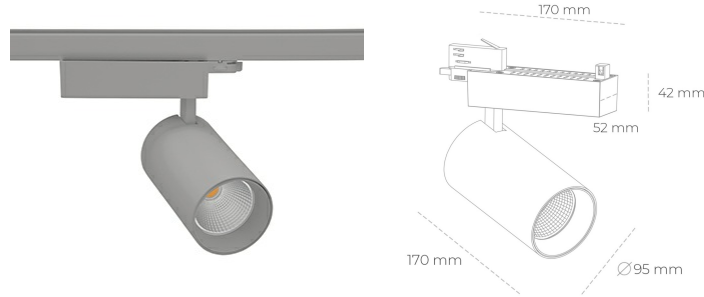

# SPOTLIGHT SNIPER N 930 20W 30° GREY PREMIUM COLOR ON/OFF

Article number: N015-K0001-PC930-HA-N30-ZA01\_500-S4-###

LED	COB
Light colour	3000 [K] PREMIUM COLOR
CRI	
Led chip flux	90
Luminous flux	2200 [lm]
System power	1760 [lm]
Luminaire Efficiency	20 [W]
Beam angle	88 [lm/W]
Controller	30°
MacAdam	ON/OFF 3 SDCM

### Spotlight LED

Track mounted LED spotlight. Aluminium housing. Ceiling base installation possible. Available in white, black and grey. Any RAL palette colour available on enquiry. Reflector beams available: 15° 30° and 45° . Maximum power is 30W

### LUMINAIRE

Weight	1.33 [kg]
Protection rating IP , IK , class	IP 20, IK 3,
Luminaire colour	GREY
Cover	Glass
Operating voltage	220-240V 50-60Hz

Note: All data are typical values. Tolerance of measurements +/-10%  
System features may change with product improvements due to technical advances.