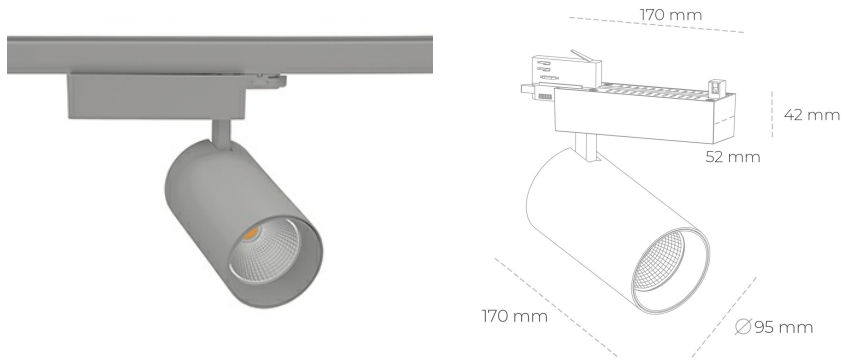

SPOTLIGHT SNIPER N 930 31W 15° GREY PREMIUM COLOR ON/OFF

Article number: N015-K0001-PC930-HA-N15-ZA03_800-S4-###

LED	COB
Light colour	3000 [K] PREMIUM COLOR
CRI	90
Led chip flux	3317 [lm]
Luminous flux	2653 [lm]
System power	31 [W]
Luminaire Efficiency	86 [lm/W]
Beam angle	15°
Controller	ON/OFF
MacAdam	3 SDCM

Spotlight LED

Track mounted LED spotlight. Aluminium housing. Ceiling base installation possible. Available in white, black and grey. Any RAL palette colour available on enquiry. Reflector beams available: 15° 30° and 45° . Maximum power is 30W

LUMINAIRE

Weight	1,33 [kg]
Protection rating IP , IK , class	IP 20, IK 3,
Luminaire colour	GREY
Cover	Glass
Operating voltage	220-240V 50-60Hz

Note: All data are typical values. Tolerance of measurements +/-10% System features may change with product improvements due to technical advances.