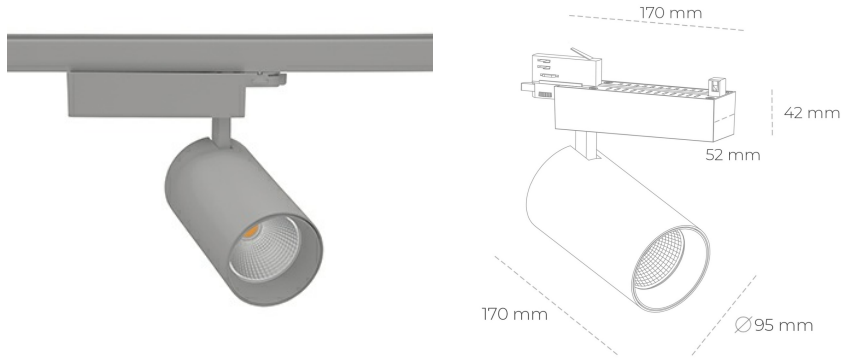

SPOTLIGHT SNIPER N 930 20W 15° GREY PREMIUM COLOR ON/OFF

LED	COB
Light colour	3000 [K] PREMIUM COLOR
CRI	90
Led chip flux	2200 [lm]
Luminous flux	1760 [lm]
System power	20 [W]
Luminaire Efficiency	[lm/W]
Beam angle	15°
Controller	ON/OFF
MacAdam	3 SDCM

Spotlight LED

Track mounted LED spotlight. Aluminium housing. Ceiling base installation possible. Available in white, black and grey. Any RAL palette colour available on enquiry. Reflector beams available: 15° 30° and 45° . Maximum power is 30W

LUMINAIRE

Weight	1,33 [kg]
Protection rating IP , IK , class	IP 20, IK 3,
Luminaire colour	BLACK
Cover	Glass
Operating voltage	220-240V 50-60Hz

Note: All data are typical values. Tolerance of measurements +/-10% System features may change with product improvements due to technical advances.

OPTIONS

RAL colours on inquiry, honeycomb louver on inquiry , Casambi on inquiry, DALI on inquiry, Phase-cut dimming on inquiry.

Generated: 17.09.2024

+48 32 388 80 00

www.cora.pl
cora@cora.pl

Street: Ignatza Hakuby 18
41-914 Bytom, Polska