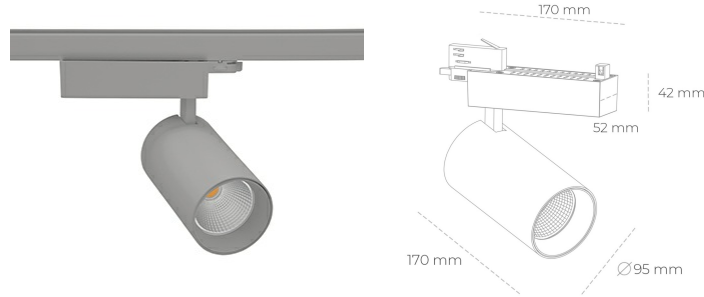

SPOTLIGHT SNIPER N 930 14W 15° GREY PREMIUM COLOR ON/OFF

Article number: N015-K0001-PC930-HA-N15-ZA01_350-S4-###

LED	COB
Light colour	3000 [K] PREMIUM COLOR
CRI	
Led chip flux	90
Luminous flux	1583 [lm]
System power	1266 [lm]
Luminaire Efficiency	14 [W]
Beam angle	90 [lm/W]
Controller	15°
MacAdam	ON/OFF 3 SDCM

Spotlight LED

Track mounted LED spotlight. Aluminium housing. Ceiling base installation possible. Available in white, black and grey. Any RAL palette colour available on enquiry. Reflector beams available: 15° 30° and 45° . Maximum power is 30W

LUMINAIRE

Weight	1.33 [kg]
Protection rating IP , IK , class	IP 20, IK 3,
Luminaire colour	GREY
Cover	Glass
Operating voltage	220-240V 50-60Hz

Note: All data are typical values. Tolerance of measurements +/-10%
System features may change with product improvements due to technical advances.