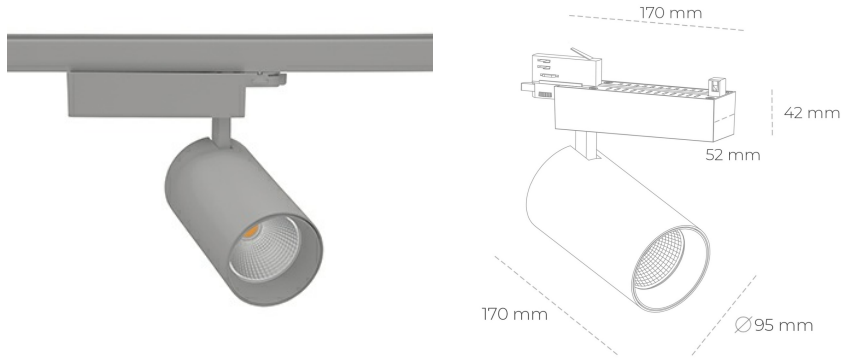

SPOTLIGHT SNIPER N 930 23W 45° GREY CRI97 ON/OFF

LED	COB
Light colour	3000 [K] CRI97
CRI	90
Led chip flux	2601 [lm]
Luminous flux	2080 [lm]
System power	23 [W]
Luminaire Efficiency	90 [lm/W]
Beam angle	45°
Controller	ON/OFF
MacAdam	3 SDCM

Spotlight LED

Track mounted LED spotlight. Aluminium housing. Ceiling base installation possible. Available in white, black and grey. Any RAL palette colour available on enquiry. Reflector beams available: 15° 30° and 45°. Maximum power is 30W

LUMINAIRE

Weight	1,33 [kg]
Protection rating IP , IK , class	IP 20, IK 3,
Luminaire colour	GREY
Cover	Glass
Operating voltage	220-240V 50-60Hz

Note: All data are typical values. Tolerance of measurements +/-10% System features may change with product improvements due to technical advances.

OPTIONS

RAL colours on inquiry, honeycomb louver on inquiry , Casambi on inquiry, DALI on inquiry, Phase-cut dimming on inquiry.

Generated: 22.06.2024

+48 32 388 80 00

www.corapl
cora@corapl

Street: Ignatza Hakuby 18
41-914 Bytom, Polska