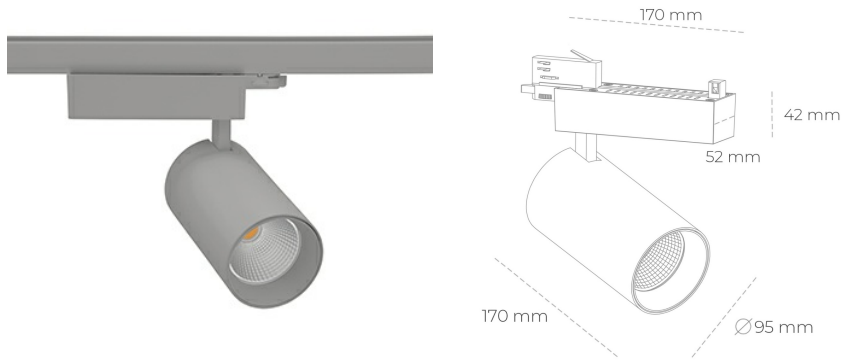

SPOTLIGHT SNIPER N 930 10W 45° GREY CRI97 ON/OFF

LED	COB
Light colour	3000 [K] CRI97
CRI	90
Led chip flux	1144 [lm]
Luminous flux	915 [lm]
System power	10 [W]
Luminaire Efficiency	92 [lm/W]
Beam angle	45°
Controller	ON/OFF
MacAdam	3 SDCM

Spotlight LED

Track mounted LED spotlight. Aluminium housing. Ceiling base installation possible. Available in white, black and grey. Any RAL palette colour available on enquiry. Reflector beams available: 15° 30° and 45°. Maximum power is 30W

LUMINAIRE

Weight	1,33 [kg]
Protection rating IP , IK , class	IP 20, IK 3,
Luminaire colour	GREY
Cover	Glass
Operating voltage	220-240V 50-60Hz

Note: All data are typical values. Tolerance of measurements +/-10% System features may change with product improvements due to technical advances.

OPTIONS

RAL colours on inquiry, honeycomb louver on inquiry , Casambi on inquiry, DALI on inquiry, Phase-cut dimming on inquiry.

Generated: 23.06.2024

+48 32 388 80 00

www.cora.pl
cora@cora.pl

Street: Ignatza Hakuby 18
41-914 Bytom, Polska