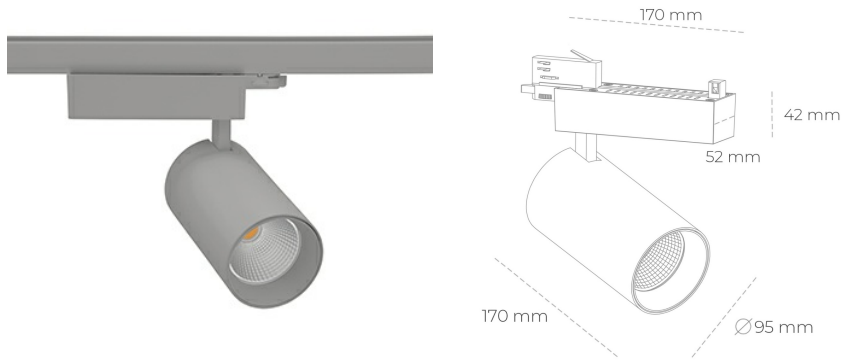

SPOTLIGHT SNIPER N 930 31W 30° GREY CRI97 ON/OFF

LED	COB
Light colour	3000 [K] CRI97
CRI	90
Led chip flux	3368 [lm]
Luminous flux	2694 [lm]
System power	31 [W]
Luminaire Efficiency	87 [lm/W]
Beam angle	30°
Controller	ON/OFF
MacAdam	3 SDCM

Spotlight LED

Track mounted LED spotlight. Aluminium housing. Ceiling base installation possible. Available in white, black and grey. Any RAL palette colour available on enquiry. Reflector beams available: 15° 30° and 45°. Maximum power is 30W

LUMINAIRE

Weight	1,33 [kg]
Protection rating IP , IK , class	IP 20, IK 3,
Luminaire colour	GREY
Cover	Glass
Operating voltage	220-240V 50-60Hz

Note: All data are typical values. Tolerance of measurements +/-10% System features may change with product improvements due to technical advances.

OPTIONS

RAL colours on inquiry, honeycomb louver on inquiry , Casambi on inquiry, DALI on inquiry, Phase-cut dimming on inquiry.

Generated: 16.07.2024

+48 32 388 80 00

www.corra.pl
corra@corra.pl

Street: Ignatza Hakuby 18
41-914 Bytom, Polska