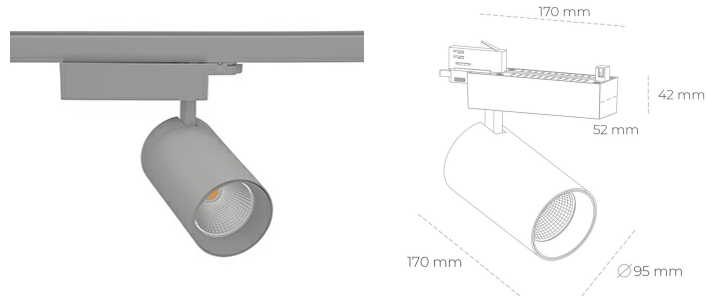

SPOTLIGHT SNIPER N 930 23W 30° GREY CRI97 ON/OFF

Article number: N015-K0001-HI930-H7-N30-ZA02_600-S4-###

LED	COB
Light colour	3000 [K] CRI97
CRI	90
Led chip flux	2601 [lm]
Luminous flux	2080 [lm]
System power	23 [W]
Luminaire Efficiency	90 [lm/W]
Beam angle	30°
Controller	ON/OFF
MacAdam	3 SDCM

Spotlight LED

Track mounted LED spotlight. Aluminium housing. Ceiling base installation possible. Available in white, black and grey. Any RAL palette colour available on enquiry. Reflector beams available: 15° 30° and 45° . Maximum power is 30W

LUMINAIRE

Weight	1.33 [kg]
Protection rating IP , IK , class	IP 20, IK 3,
Luminaire colour	GREY
Cover	Glass
Operating voltage	220-240V 50-60Hz

Note: All data are typical values. Tolerance of measurements +/-10%
System features may change with product improvements due to technical advances.