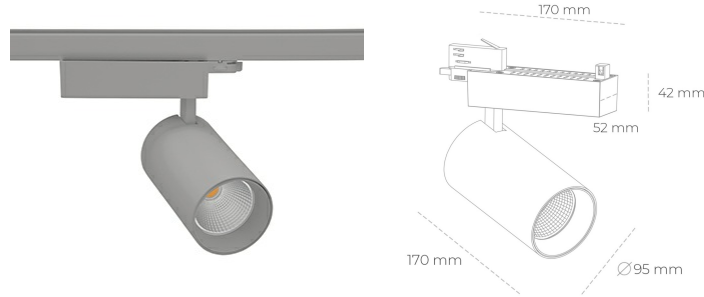

SPOTLIGHT SNIPER N 930 19W 30° GREY CRI97 ON/OFF

Article number: N015-K0001-HI930-H7-N30-ZA01_500-S4-###

LED	COB
Light colour	3000 [K] CRI97
CRI	90
Led chip flux	2199 [lm]
Luminous flux	1759 [lm]
System power	19 [W]
Luminaire Efficiency	93 [lm/W]
Beam angle	30°
Controller	ON/OFF
MacAdam	3 SDCM

Spotlight LED

Track mounted LED spotlight. Aluminium housing. Ceiling base installation possible. Available in white, black and grey. Any RAL palette colour available on enquiry. Reflector beams available: 15° 30° and 45° . Maximum power is 30W

LUMINAIRE

Weight	1.33 [kg]
Protection rating IP , IK , class	IP 20, IK 3,
Luminaire colour	GREY
Cover	Glass
Operating voltage	220-240V 50-60Hz

Note: All data are typical values. Tolerance of measurements +/-10%
System features may change with product improvements due to technical advances.